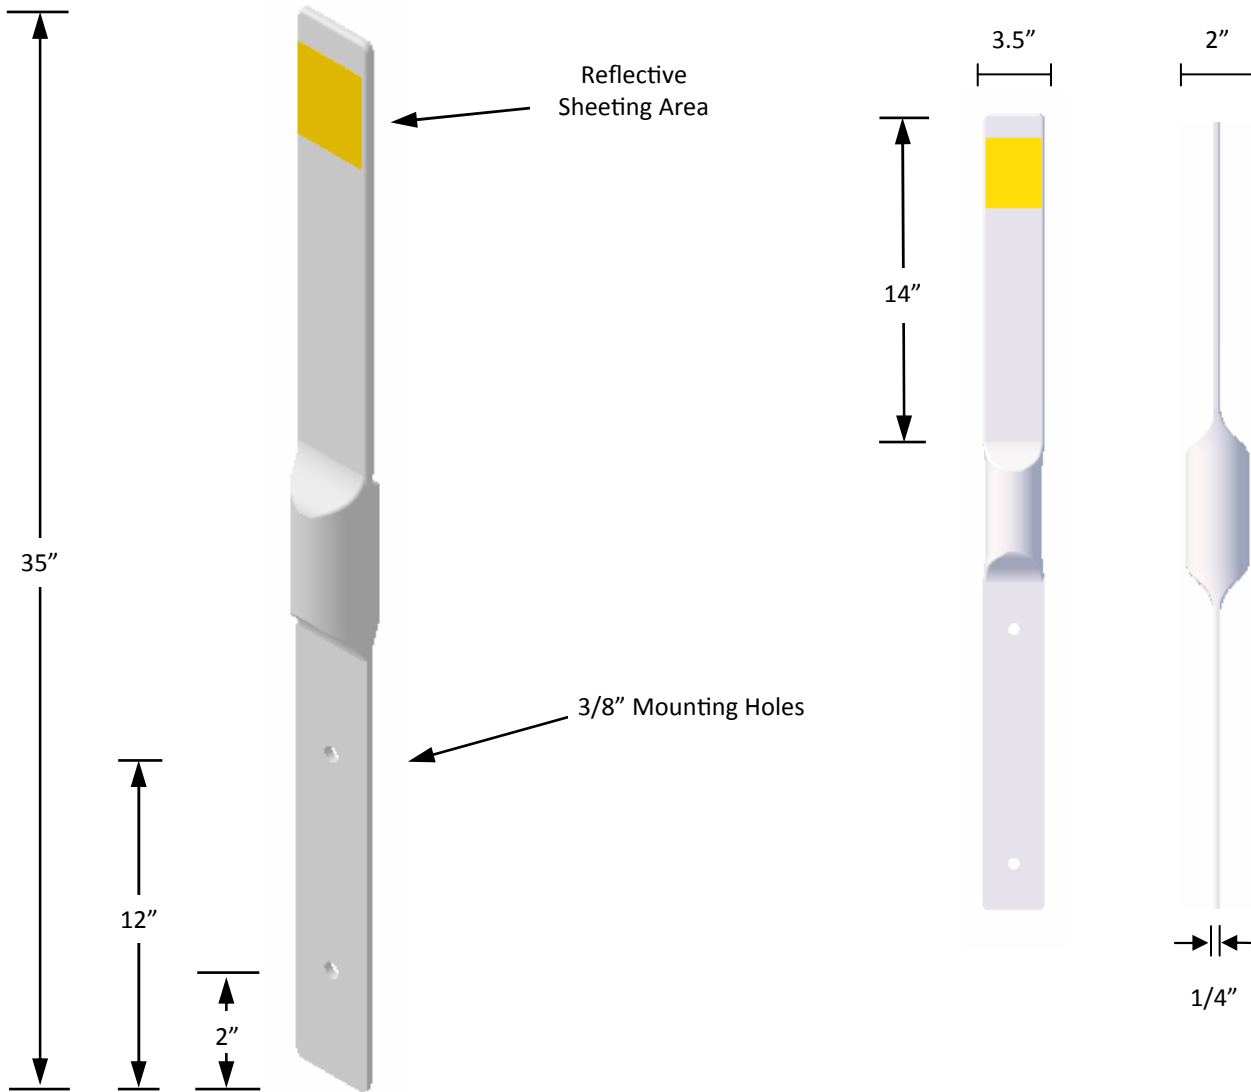

# 35" Guardrail Delineator

### SPECIFICATIONS

- Dimensions of Post: 35" Overall. Two (2) 14" Flat Panels
- Material: Polypropylene
- Two 1/4" x 1-1/2" Galvanized Lag Screws (included)
- Sheeting Options: Super High Intensity or Diamond Grade™; White or Yellow; One (1) or Three (3) 3"x3" Strips; One or Two Sided

### RECOMMENDED USES

- Mount to guardrail barricade post for increased nighttime visibility.