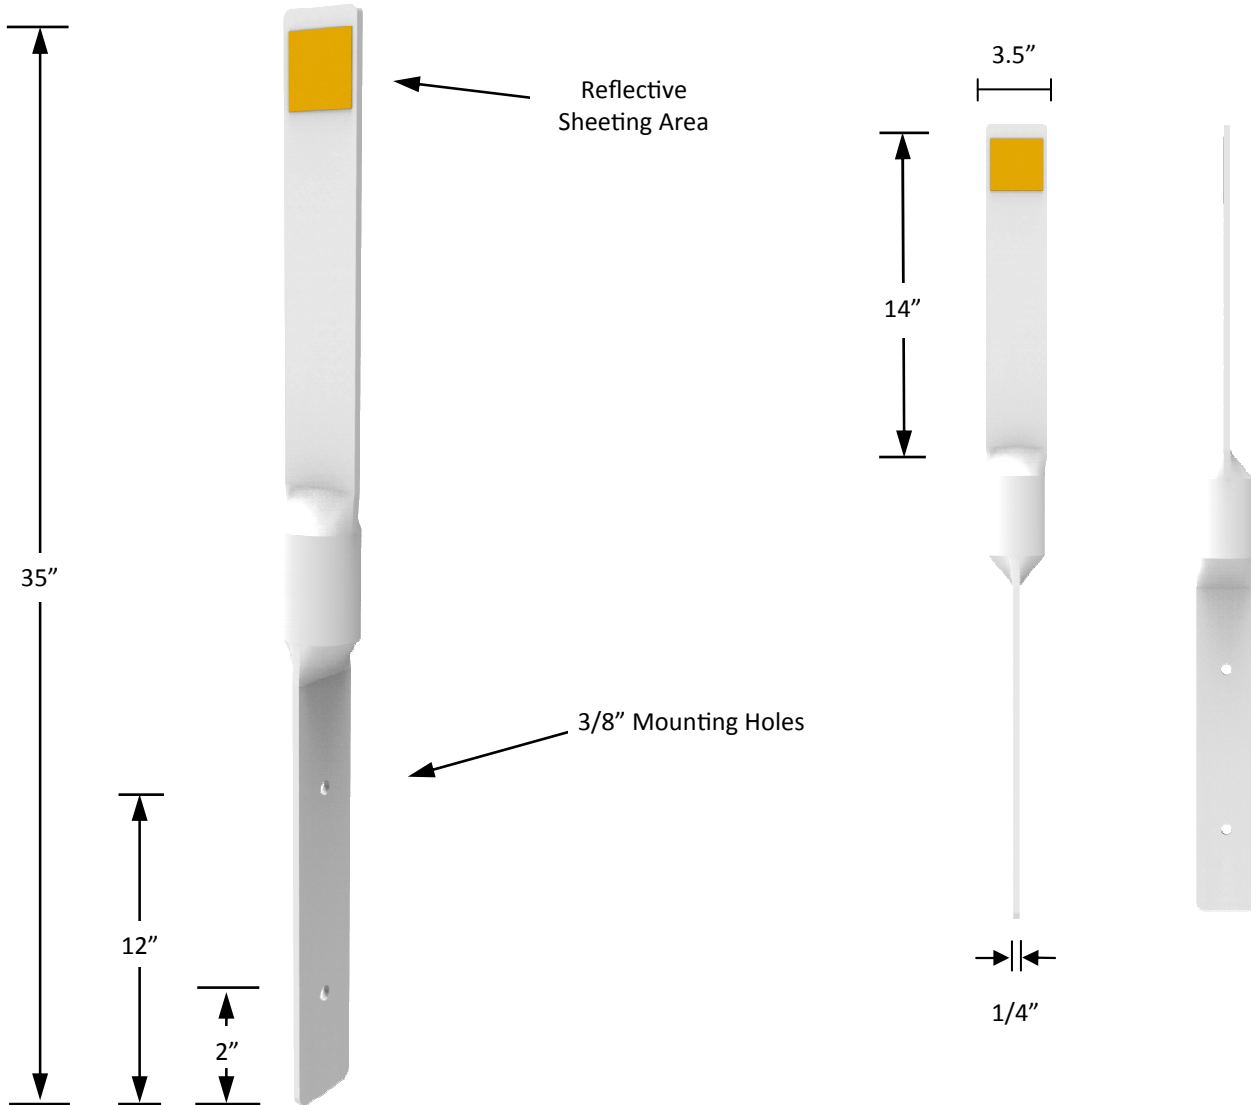

35" Guardrail Delineator - 90°

GRD2-35

SPECIFICATIONS

- Dimensions of Post: 35" Overall. Two (2) 14" Flat Panels
- Material: Polypropylene
- Two 1/4" Self Tapping Screws (included)
- Sheeting Options: Super High Intensity or Diamond Grade™; White or Yellow; One (1) or Three (3) 3"x3" Strips; One or Two Sided

RECOMMENDED USES

- Mount to cable barrier post for increased nighttime visibility.