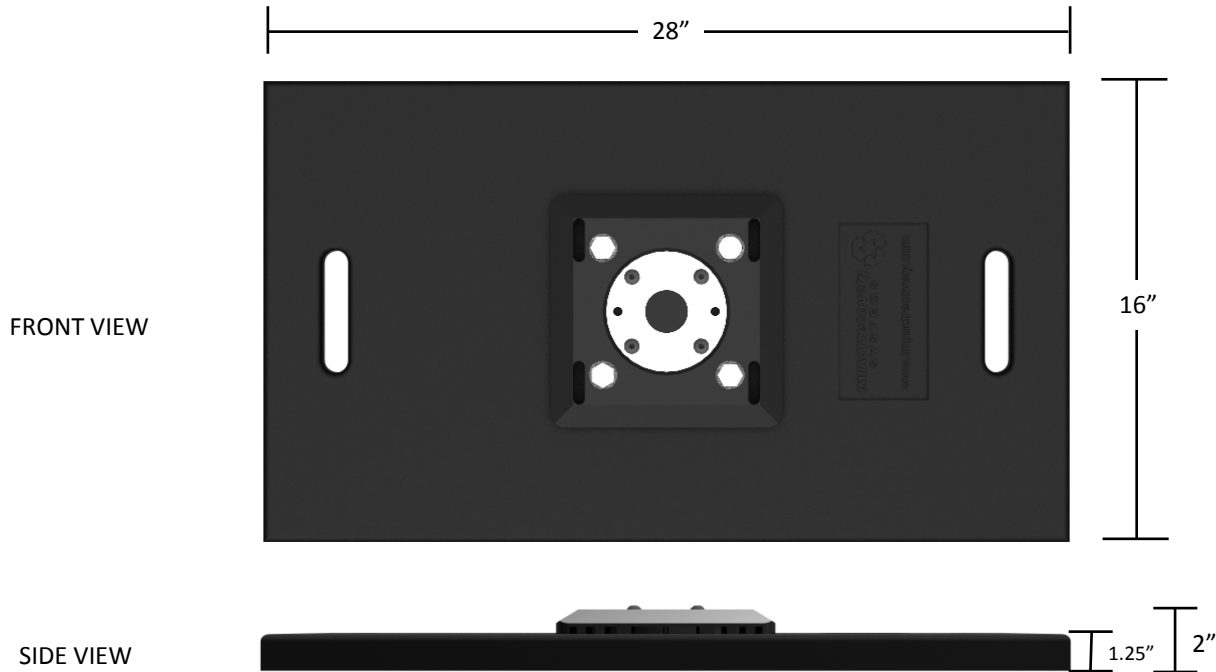

# Lightweight Portable Quick Release Base

### SPECIFICATIONS

- Made of recycled vulcanized rubber
- Weight: 21 lbs.