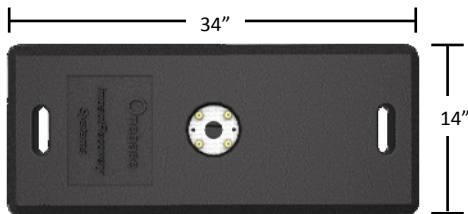

Handicap Sign

Van Accessible

12"x 18" white engineer grade reflective sheeting with blue and green ink.

White post and panel made of HDPE.

An aluminum upgrade to this product is available. Please see our Sta-Rite sign post line that supports taller heights.

One Base® Portable Quick Release Base

BASE OPTIONS

Surface Mount:
Fixed Base

This product can be used with:
One Base® Portable Quick Release Base; or
Surface Mount Fixed Base; or
Drivable Base

Drivable Base

SPECIFICATIONS

- Post and panel is constructed of flexible polyethylene plastic that is resistant to: ultraviolet light, ozone, and hydrocarbons.
- Unit has an anti-twist reactive spring assembly that rebounds to upright when struck.