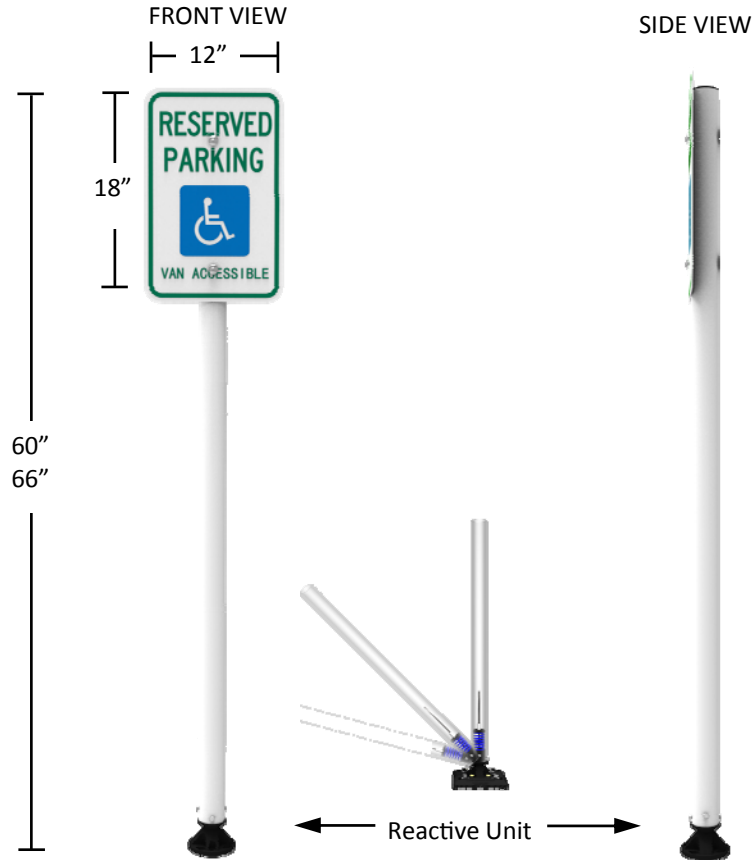

Handicap Sign

Van Accessible

12"x 18" white engineer grade reflective sheeting with blue and green ink.

White post and panel made of HDPE.

An aluminum upgrade to this product is available. Please see our Sta-Rite sign post line that supports taller heights.

One Base® Portable Quick Release Base

BASE OPTIONS

Surface Mount:
Fixed Base

This product can be used with:
One Base® Portable Quick Release Base; or
Surface Mount Fixed Base; or
Drivable Base

Drivable Base

SPECIFICATIONS

- Post and panel is constructed of flexible polyethylene plastic that is resistant to: ultraviolet light, ozone, and hydrocarbons.
- Unit has an anti-twist reactive spring assembly that rebounds to upright when struck.

RECOMMENDED USES

- Parking Lots
- Parking Garages
- Raised curb parking spaces
- Take care to avoid creating a trip hazard when using any sign in the presence of pedestrians. Ensure that sign bases are outside the pedestrian travel areas.