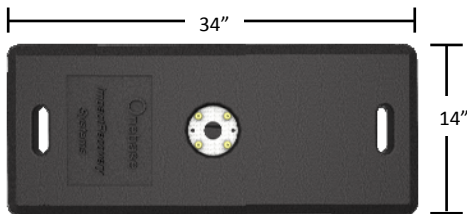

5' White Stop Sign

24"x 24" white plastic panel with silver flexible 3M™ High Intensity sheeting with red ink. White 57" post.

Overall height of unit is 60".

One Base® Portable Quick Release Base

Surface Mount:
Fixed Base

BASE OPTIONS
This product can be used with either the One Base® Portable Quick Release Base or Surface Mount Fixed Base

SPECIFICATIONS

- Post and panel is constructed of flexible polyethylene plastic that is resistant to: ultraviolet light, ozone, and hydrocarbons.
- Unit has an anti-twist reactive spring assembly that rebounds to upright when struck.