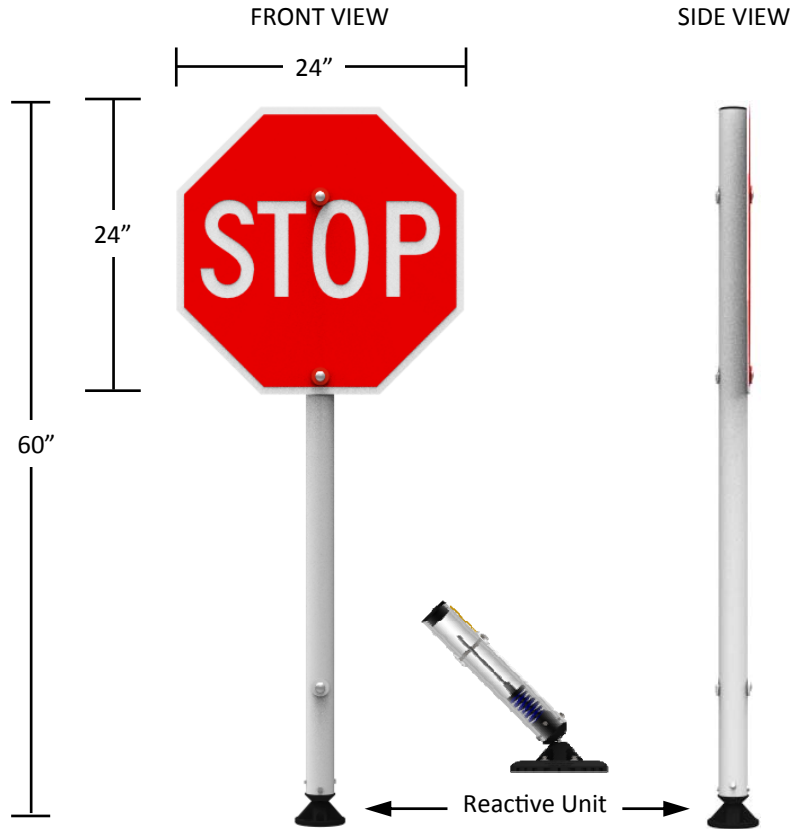

5' White Stop Sign

24"x 24" white plastic panel with silver flexible 3M™ High Intensity sheeting with red ink. White 57" post.

Overall height of unit is 60".

One Base® Portable Quick Release Base

Surface Mount:
Fixed Base

BASE OPTIONS
This product can be used with either the One Base® Portable Quick Release Base or Surface Mount Fixed Base

SPECIFICATIONS

- Post and panel is constructed of flexible polyethylene plastic that is resistant to: ultraviolet light, ozone, and hydrocarbons.
- Unit has an anti-twist reactive spring assembly that rebounds to upright when struck.

RECOMMENDED USES

- For permanent use within parking lots and parking garages.
- For temporary use by police or emergency crews
- Take care to avoid creating a trip hazard when using any sign in the presence of pedestrians. Ensure that sign bases are outside the pedestrian travel areas.