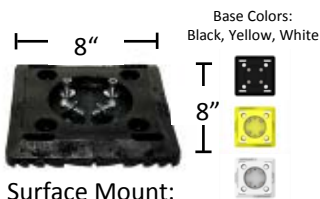

5' White Stop Sign

24"x 24" white plastic panel with silver flexible 3M™ High Intensity sheeting with red ink. White 57" post.

Overall height of unit is 60".

One Base® Portable Quick Release Base

Surface Mount:
Fixed Base

BASE OPTIONS
This product can be used with either the One Base® Portable Quick Release Base or Surface Mount Fixed Base

SPECIFICATIONS

- Post and panel is constructed of flexible polyethylene plastic that is resistant to: ultraviolet light, ozone, and hydrocarbons.
- Unit has an anti-twist reactive spring assembly that rebounds to upright when struck.