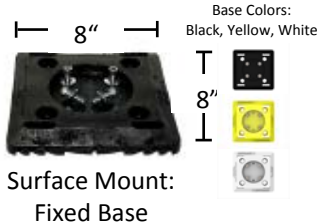

# 5' Orange Stop Sign

24"x 24" orange plastic panel with silver flexible 3M™ High Intensity sheeting with red ink. Orange 57" post.

Overall height of unit is 60".

One Base® Portable Quick Release Base

Surface Mount:  
Fixed Base

## BASE OPTIONS

This product can be used with either the One Base® Portable Quick Release Base or Surface Mount Fixed Base

### SPECIFICATIONS

- Post and panel is constructed of flexible plastic that is resistant to: ultraviolet light, ozone, and hydrocarbons.
- Unit has an anti-twist reactive spring assembly that rebounds to upright when struck.
- Federal Acceptance: WZ-2