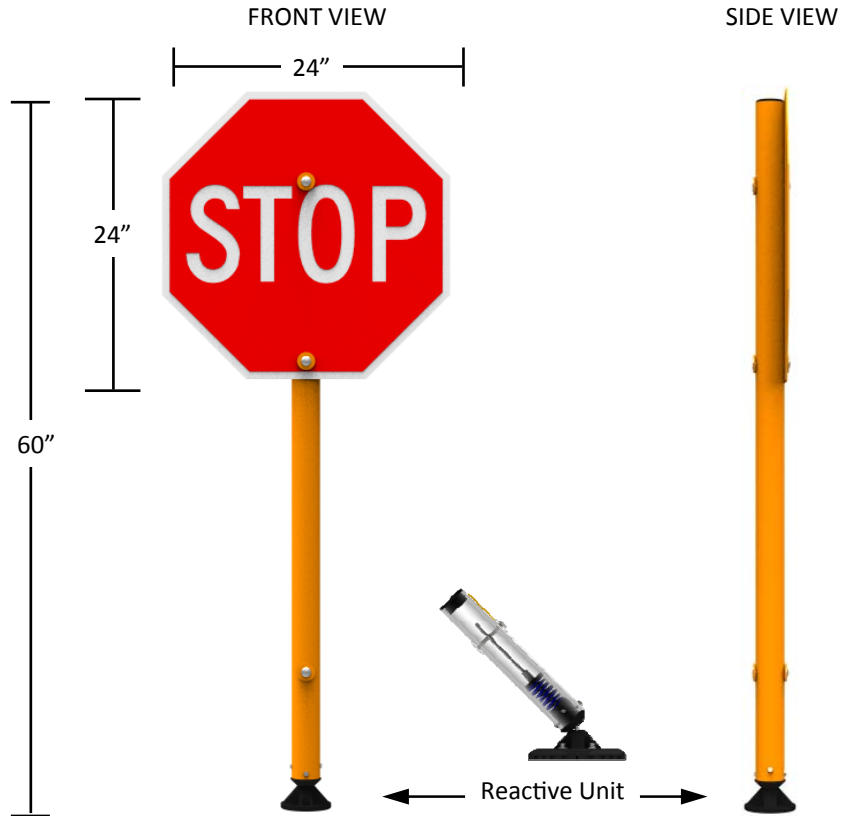

# 5' Orange Stop Sign

24"x 24" orange plastic panel with silver flexible 3M™ High Intensity sheeting with red ink. Orange 57" post.

Overall height of unit is 60".

One Base® Portable Quick Release Base

Surface Mount:  
Fixed Base

## BASE OPTIONS

This product can be used with either the One Base® Portable Quick Release Base or Surface Mount Fixed Base

### SPECIFICATIONS

- Post and panel is constructed of flexible plastic that is resistant to: ultraviolet light, ozone, and hydrocarbons.
- Unit has an anti-twist reactive spring assembly that rebounds to upright when struck.
- Federal Acceptance: WZ-2

### RECOMMENDED USES

- Ideal for temporary use in intersections when traffic signal lights are malfunctioning.
- For temporary or permanent use with parking lots and garages.
- Take care to avoid creating a trip hazard when using any sign in the presence of pedestrians. Ensure that sign bases are outside pedestrian travel areas.