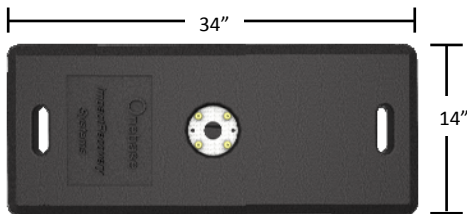

# 5' Orange Stop Sign

24"x 24" orange plastic panel with silver flexible 3M™ High Intensity sheeting with red ink. Orange 57" post.

Overall height of unit is 60".

One Base® Portable Quick Release Base

Surface Mount:  
Fixed Base

## BASE OPTIONS

This product can be used with either the One Base® Portable Quick Release Base or Surface Mount Fixed Base

### SPECIFICATIONS

- Post and panel is constructed of flexible plastic that is resistant to: ultraviolet light, ozone, and hydrocarbons.
- Unit has an anti-twist reactive spring assembly that rebounds to upright when struck.
- Federal Acceptance: WZ-2