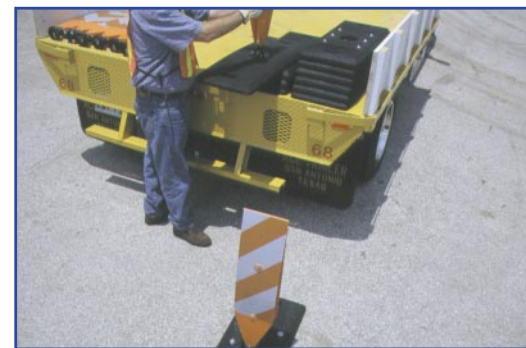

Portable base with Quick-Release is easily assembled and transported to job site.

The optional Quick-Release System utilizes a pull keeper pin as outlined above and is designed for applications where changeable and/or movable work zone products are required. The standard bases require four (4) socket cap screws for installation of the post to the base.