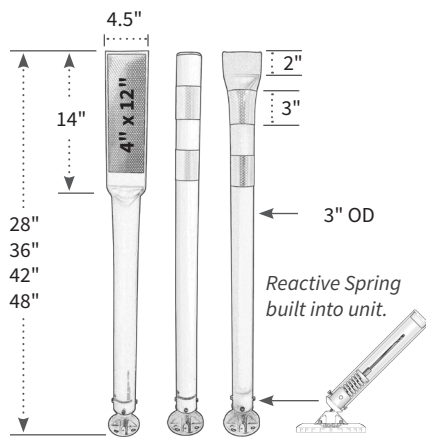

## SPECIFICATIONS SHEET

### Dimensions

- Outer Diameter: 3"
- Standard Post Heights: 28", 36", 42" and 48"
- Short Squeeze: 2" squeeze
- Long Squeeze: 14" squeeze

PHONE: +1(210) 736-4477

FAX: +1(210)734-6448

www.ImpactRecovery.com