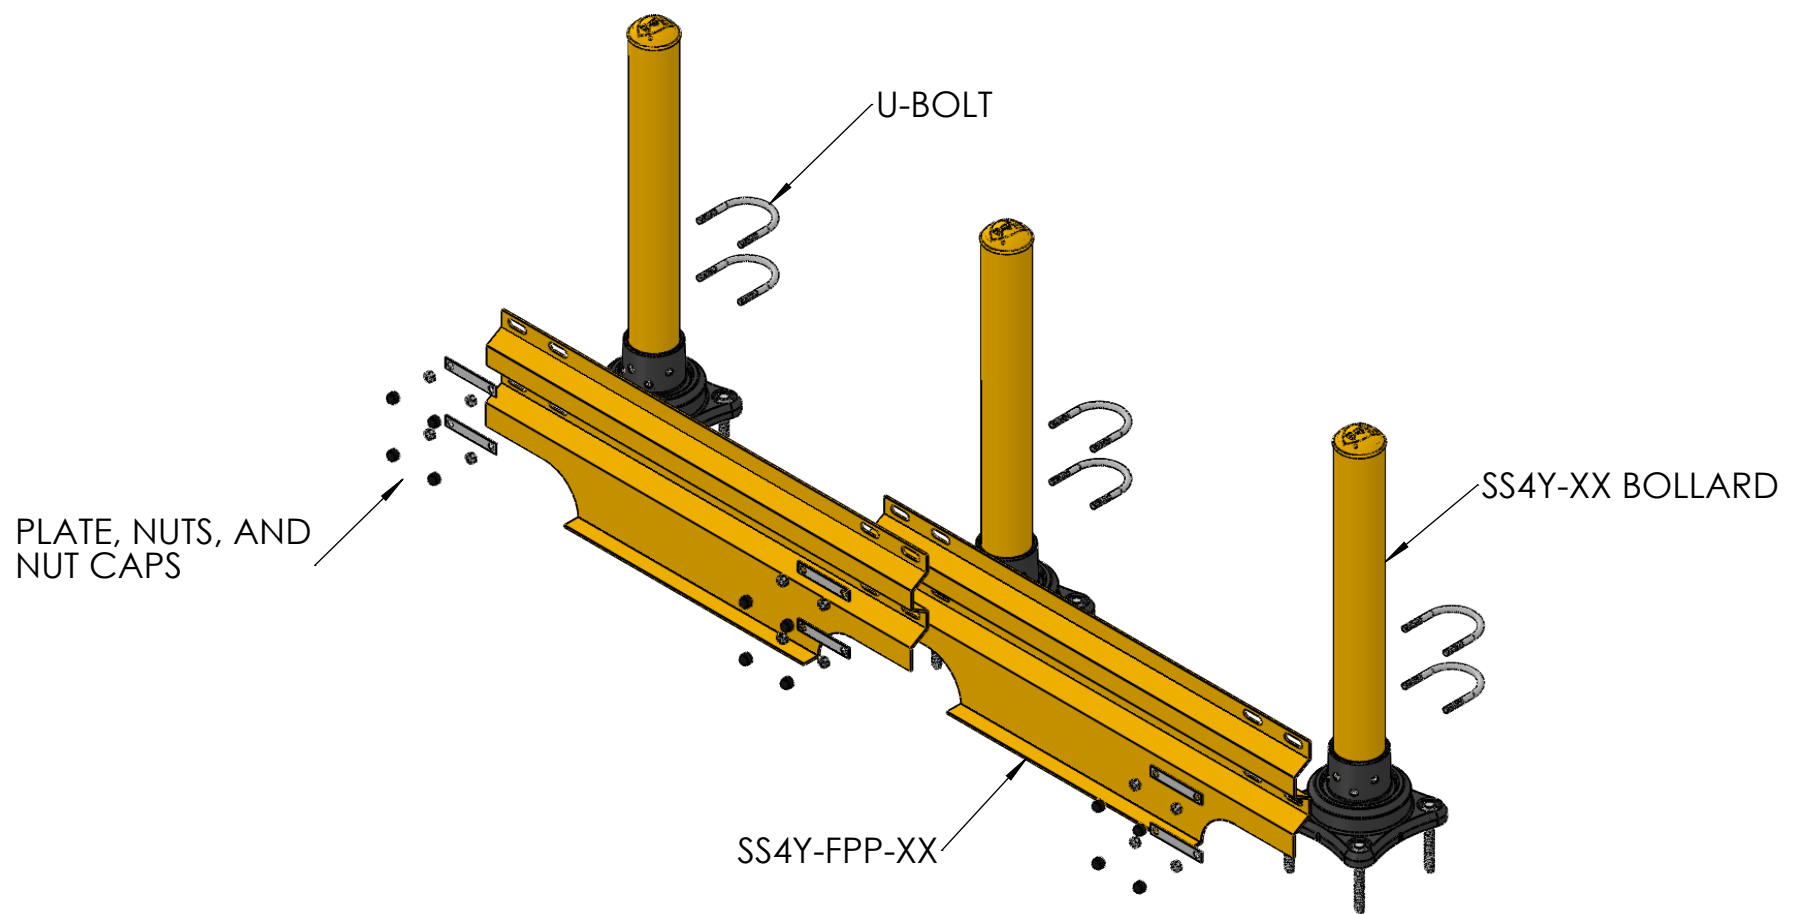

2

1

B

B

A

A

PROPRIETARY AND CONFIDENTIAL

THE INFORMATION CONTAINED IN THIS DRAWING IS THE SOLE PROPERTY OF SLOWSTOP GUARDING SYSTEMS, LLC. ANY REPRODUCTION IN PART OR AS A WHOLE WITHOUT THE WRITTEN PERMISSION OF SLOWSTOP GUARDING SYSTEMS, LLC. IS PROHIBITED.

UNLESS OTHERWISE SPECIFIED:

DIMENSIONS ARE IN INCHES
TOLERANCES:

INTERPRET GEOMETRIC
TOLERANCING PER:

	NAME	DATE
DRAWN		
CHECKED		
COMMENTS:		

SLOWSTOP GUARDING SYSTEMS, LLC.®		
TITLE: FORK PROTECTION PLATE INSTALLATION ASSEMBLY		
SIZE	DWG. NO.	REV
A	SS4Y-FPP-XX	1.0
SCALE: 1:15	WEIGHT:	SHEET 1 OF 1