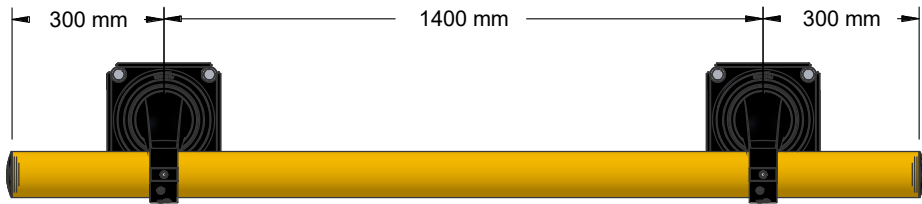

Item Number	Quantity	Part Number	Part Name
1	2	SS-T2-PEDESTAL-H	TYPE 2 SLOWSTOP HPEDESTAL
2	1	SS-T2Y-PIPE-2000	TYPE 2 PIPE, YELLOW, 2000MM

CONFIDENTIAL & PROPRIETARY

The drawing on this print and the information therewith are property of SlowStop Guarding Systems, LLC, and shall not be used or discussed in whole or in part without the consent of SlowStop Guarding Systems, LLC.

4955 STOUT DR. · SAN ANTONIO, TX 78219 · (800) 736-5256

SIZE
A

PART NO.
SS-T2Y-REP-2000

DWG.
TYPE 2 SLOWSTOP RACK END PROTECTOR
2000MM

REV
1.0

SCALE

SLOWSTOP GUARDING SYSTEMS, LLC

DATE 07-APR-2025