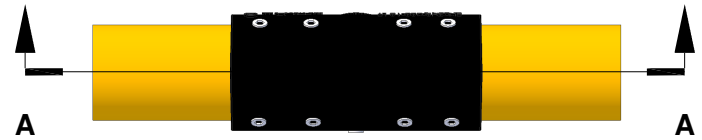

PIPE SHOWN FOR REFERENCE

NO RIDGES IN THIS DIRECTION

Section A-A

CONFIDENTIAL & PROPRIETARY

The drawing on this print and the information therewith are property of SlowStop Guarding Systems, LLC, and shall not be used or discussed in whole or in part without the consent of SlowStop Guarding Systems, LLC.

4955 STOUT DR. · SAN ANTONIO, TX 78219 · (800) 736-5256

SIZE  
**A**

PART NO.  
SS-T1-TEE

DWG.  
TYPE 1 IRONFLEX TEE CONNETOR

REV  
**1.0**

SCALE

SLOWSTOP GUARDING SYSTEMS, LLC

DATE 10-AUG-2017