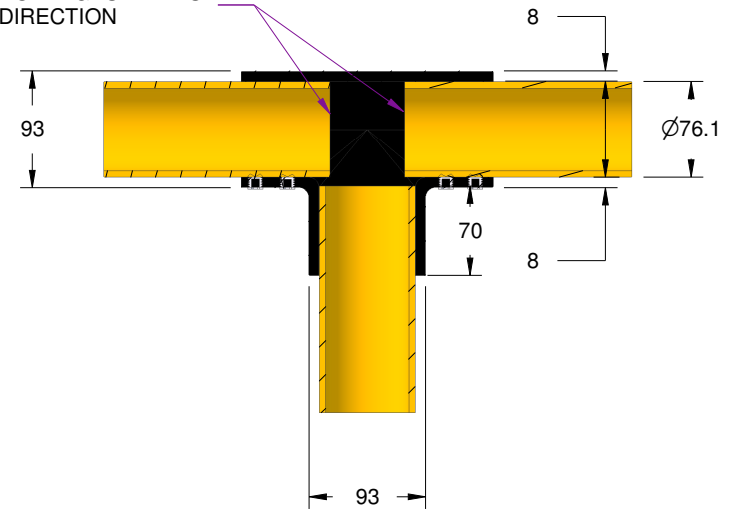

PIPE SHOWN FOR REFERENCE

NO RIDGES IN THIS DIRECTION

Section A-A

CONFIDENTIAL & PROPRIETARY

The drawing on this print and the information therewith are property of SlowStop Guarding Systems, LLC, and shall not be used or discussed in whole or in part without the consent of SlowStop Guarding Systems, LLC.

4955 STOUT DR. · SAN ANTONIO, TX 78219 · (800) 736-5256

SIZE  
**A**

PART NO.  
SS-T1-TEE

DWG.  
TYPE 1 IRONFLEX TEE CONNETOR

REV  
**1.0**

SCALE

SLOWSTOP GUARDING SYSTEMS, LLC

DATE 10-AUG-2017