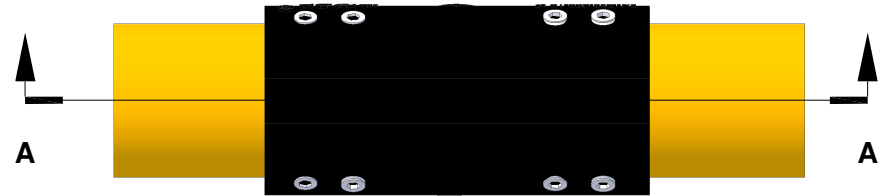

PIPE SHOWN FOR REFERENCE