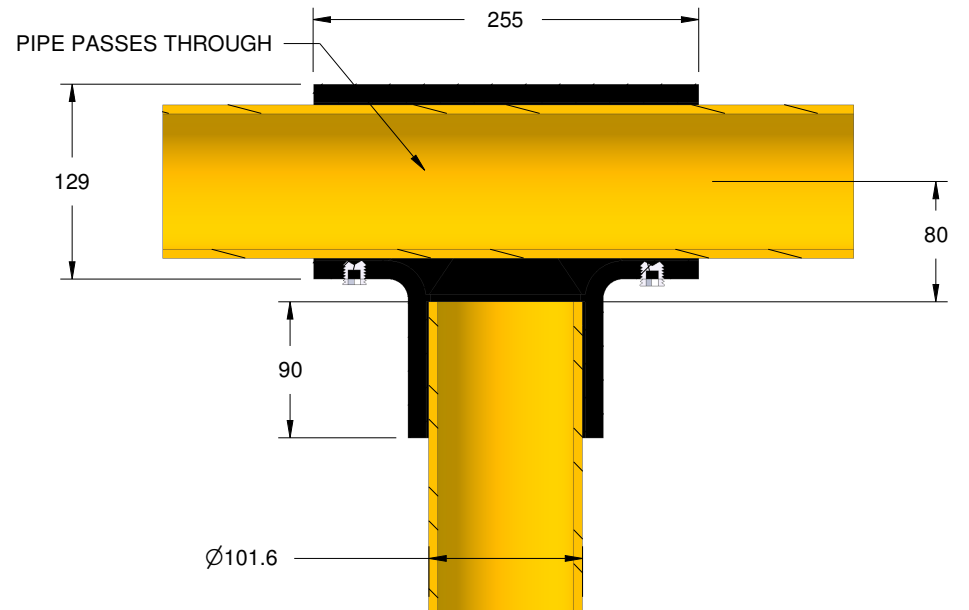

PIPE SHOWN FOR REFERENCE

Section A-A

CONFIDENTIAL & PROPRIETARY

The drawing on this print and the information therewith are property of SlowStop Guarding Systems, LLC, and shall not be used or discussed in whole or in part without the consent of SlowStop Guarding Systems, LLC.

4955 STOUT DR. · SAN ANTONIO, TX 78219 · (800) 736-5256

SIZE
A

PART NO.
SS-T2-TEE

DWG.
IRONFLEX 4" TEE CONNECTOR

REV
1.0

SCALE

SLOWSTOP GUARDING SYSTEMS, LLC

DATE 14-AUG-2017